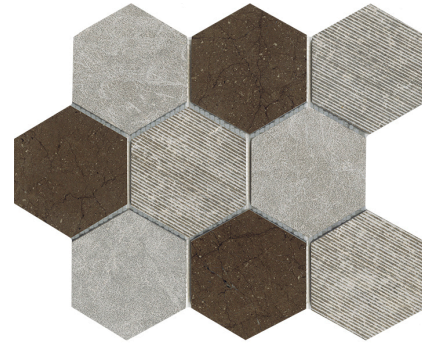

Model: WORLD HEXAGON TEXTURE BROWN

Codes: 100290890 - L241717511

Group: G-126

Format: 29,9X25,9X0,8

Thickness: 8 mm

RECOMMENDATIONS

Recommended adhesive	100201526 ONE-FLEX PREMIUM BLANCO	
Recommended adhesive (wet area)	100201526 ONE-FLEX PREMIUM BLANCO	
Recommended joint	100236464 COLORSTUK RAPID MANHATTAN N	
Recommended joint (wet area)	100236464 COLORSTUK RAPID MANHATTAN N	100086920 FILA FOB EXTREME

TECHNICAL INFORMATION

Slip resistance (dcof)	0.66	ANSI 137.1*
Slip resistance (pendulum-wet)	Clase 3 (50)	

FEATURES

-  Product manufactured on a mesh that makes installation easier.
-  Material that stands out for having an asymmetrical surface.
-  Gloss-free
-  Material suitable for use on shower floors.
-  Material suitable for use on shower walls.
-  Material suitable for use on indoor walls.