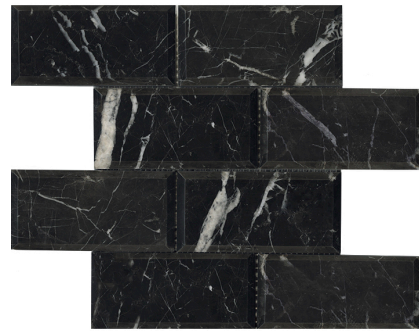

Model: ATHENA NEGRO MARQUINA CLASSICO

Codes: 100290734 - L241717661

Group: G-134

Format: 30,2X30,7

Thickness: 10 mm

RECOMMENDATIONS

Recommended adhesive	100201526 ONE-FLEX PREMIUM BLANCO
Recommended adhesive (wet area)	100201526 ONE-FLEX PREMIUM BLANCO
Recommended joint	100236472 COLORSTUK NEGRO N
Recommended joint (wet area)	100236472 COLORSTUK NEGRO N

FEATURES

Product manufactured on a mesh that makes installation easier.

Material suitable for use on shower walls.

Material suitable for use on indoor walls.

PACKING

Base unit	PIECES
Boxes	10 PIECES/BOX
Gross weight	2.342 KG/PIECES
Net weight	2.3 KG/PIECES
Sale unit	PIECES
Square meters	10.6496 PIECES/M2
Units	1 PIECES