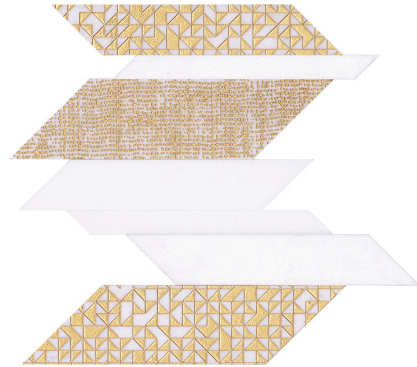

Model: CALLANISH GOLD

Codes: 100272787

Group: G-148

Format: 22,5X34X0,75-1-1,25

## RECOMMENDATIONS

Recommended adhesive	100031188 SUPER-ONE N BLANCO
Recommended adhesive (wet area)	No Procede
Recommended joint	No admite rejuntado
Recommended joint (wet area)	No Procede

## FEATURES

Product manufactured on a mesh that makes installation easier.

Material that stands out for having an asymmetrical surface.

Gloss-free

Material suitable for use on indoor walls.