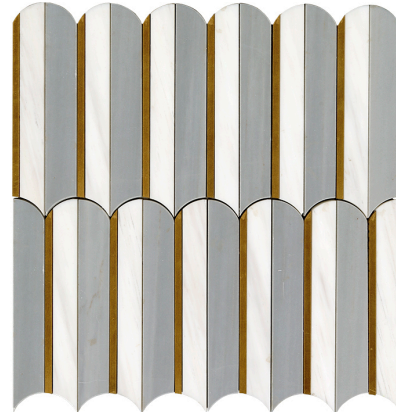

Model: PIANO GREY

Codes: 100245576 - L241716481

Group: G-161

Format: 30,5X30,5X1

Thickness: 10 mm

RECOMMENDATIONS

Recommended adhesive	100201526 ONE-FLEX PREMIUM BLANCO
Recommended joint	100236463 COLORSTUK RAPID BLANCO N
Recommended joint (wet area)	No Procede
Recommended adhesive (wet area)	No procede

FEATURES

Product manufactured on a mesh that makes installation easier.

Glossy surface finish with a high degree of light reflection.

Material with surface with the ability to produce reflections.

Material suitable for use on indoor walls.