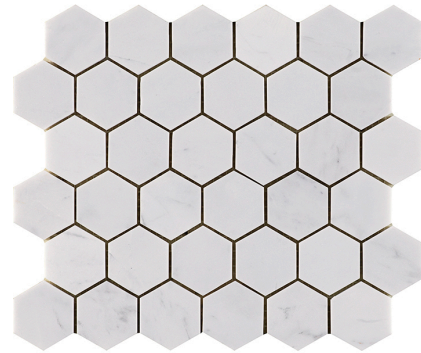

Model: ESSENTIAL HEXAGON PERSIAN WHITE

Codes: 100188562 - L241714511

Group: G-135

Format: 25,8X29,8

Thickness: 10 mm

### RECOMMENDATIONS

Recommended adhesive	100031188 SUPER-ONE N BLANCO	
Recommended adhesive (wet area)	100031188 SUPER-ONE N BLANCO	
Recommended joint	100236442 COLORSTUK BLANCO N	
Recommended joint (wet area)	100236442 COLORSTUK BLANCO N	100086920 FILA FOB EXTREME