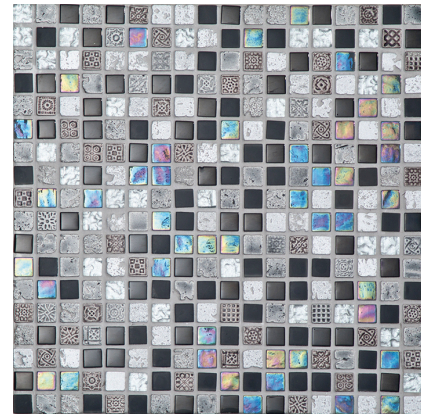

Model: IMPERIA MIX SILVER BLACKS

Codes: 100092751

Group: G-126

Format: 30,1X30,1

RECOMMENDATIONS

Recommended adhesive	100217753 POLITECH PREMIUM COMP. A+B	
Recommended adhesive (wet area)	100217753 POLITECH PREMIUM COMP. A+B	
Recommended joint	100236449 COLORSTUK RAPID CEMENTO N	
Recommended joint (wet area)	100236449 COLORSTUK RAPID CEMENTO N	100086920 FILA FOB EXTREME

FEATURES

-  Product manufactured on a mesh that makes installation easier.
-  Material that stands out for having an asymmetrical surface.
-  Gloss-free
-  Material with surface with the ability to produce reflections.
-  Material suitable for use on shower walls.
-  Material suitable for use on indoor walls.